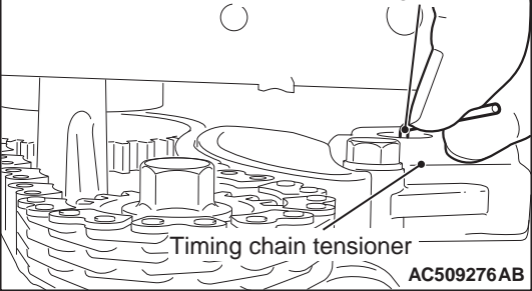

L-shaped hard wire or
L-shaped hexagon wrench

Timing chain tensioner

AC509276AB