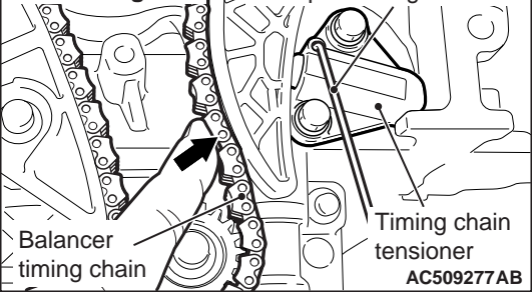

**<Timing chain case
internal diagram>**

L-shaped hard wire or
L-shaped hexagon wrench

Balancer
timing chain

Timing chain
tensioner

AC509277AB