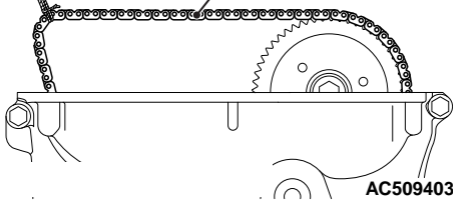

Rope

Valve timing chain

AC509403 AB