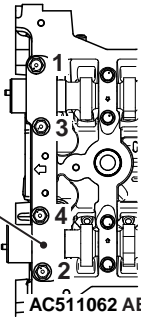

← Engine front

(1)

(2)

Camshaft bearing front cap assembly

AC511062 AB