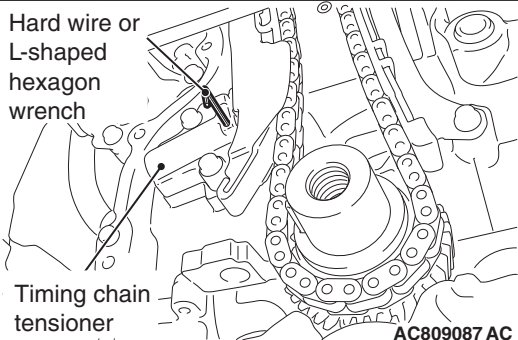

Hard wire or  
L-shaped  
hexagon  
wrench

Timing chain  
tensioner

**AC809087 AC**