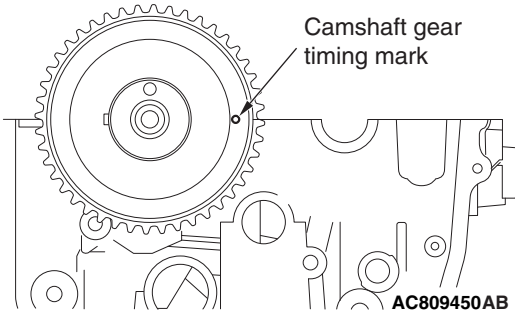

Camshaft gear
timing mark

AC809450AB