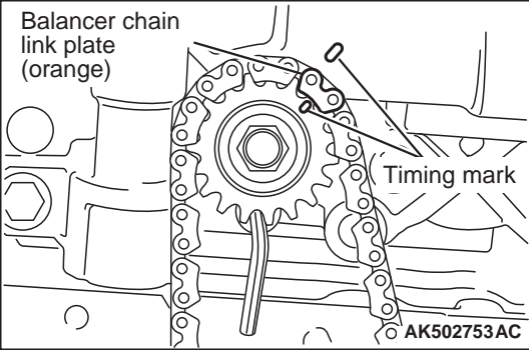

Balancer chain
link plate
(orange)

Timing mark

AK502753AC