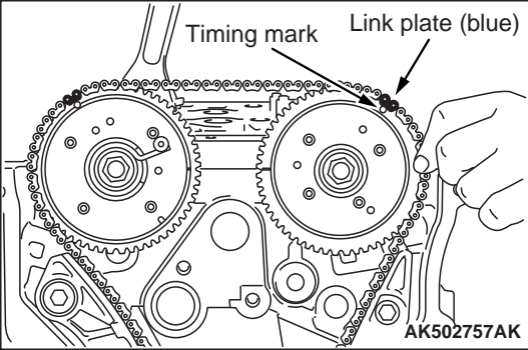

Timing mark

Link plate (blue)

AK502757AK