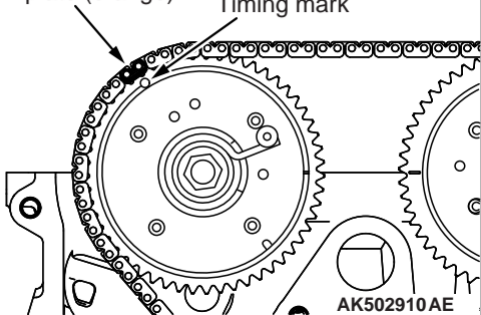

Link plate (orange)

Timing mark

AK502910 AE