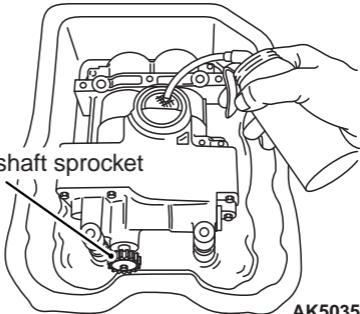

Balancer shaft sprocket

AK503559AC