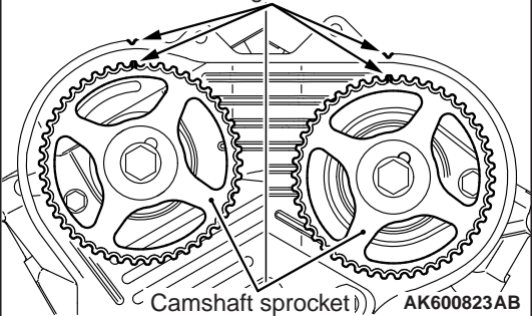

Right bank

Timing marks

Left bank

Camshaft sprocket

AK600823AB