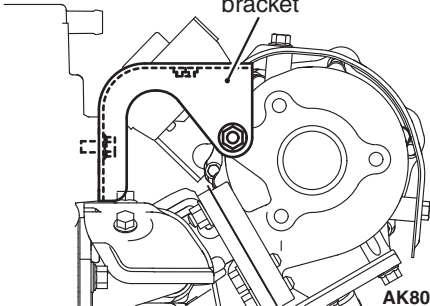

Turbocharger
bracket

AK802558 AC