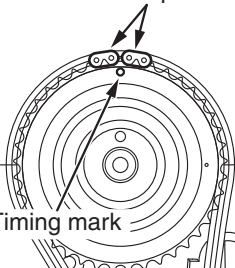

Link plate

Timing mark

AK802563AC