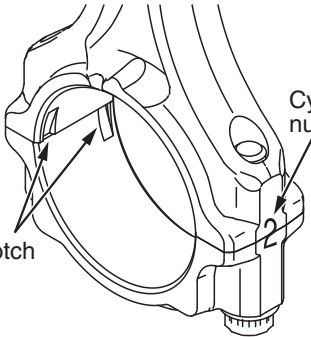

Notch

Cylinder
number

AK802804AE