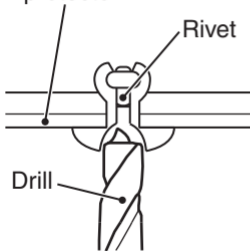

Fuel filler neck
protector

Rivet

Drill

AC606123AE