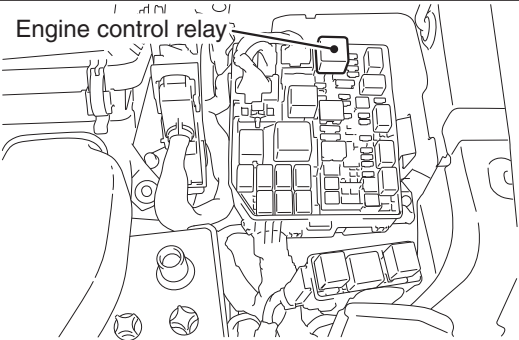

Engine control relay

Relay equipment
side connector

ACE03739 AB