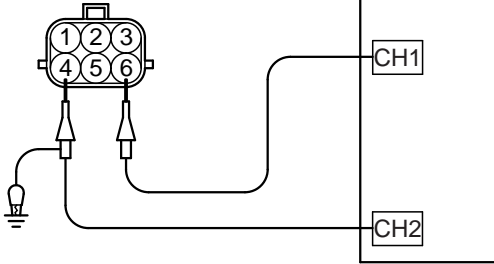

Exhaust gas recirculation valve (stepper motor) connector

Oscilloscope

AK000847AF