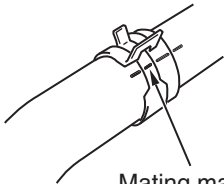

Protrusion

Water inlet fitting

Mating marks

AC606082AW