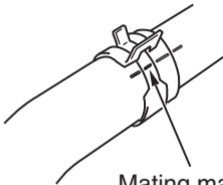

Protrusion

Water outlet fitting

Mating marks

AC606082AX