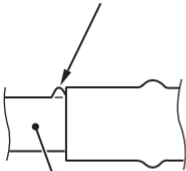

Protrusion

Water outlet fitting

Mating marks

AC606082AX