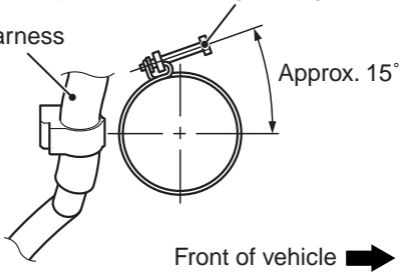

<Throttle body side>

Tightening bolt

Front harness

Approx. 15°

Front of vehicle 

AC709748AB