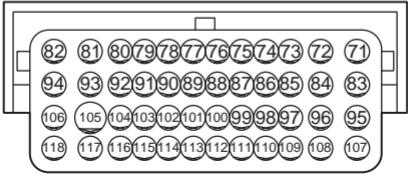

MB992110

Engine-ECU

Special tool 48-pin connector

AC809532 AB