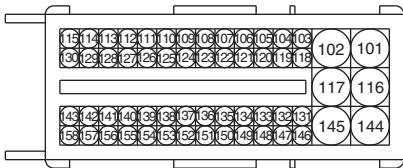

MB992291

Engine-ECU

Special tool 58-pin connector

AC809532AC