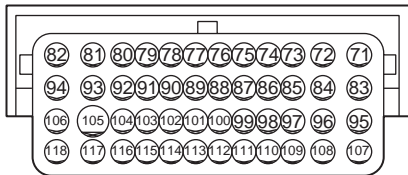

Special tool 48-pin connector

Engine-ECU

MB992110

ACB06008AB