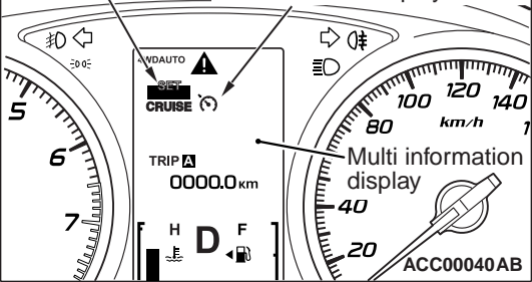

<High contrast meter>

"SET" mark

Cruise control display screen

AVDAUTO

SET
CRUISE

TRIP A

0000.0 km

F H D F