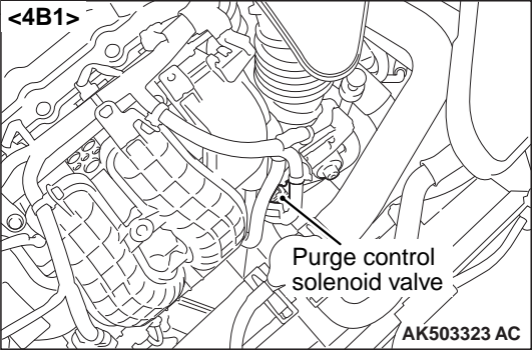

<4B1>

**Purge control
solenoid valve**

AK503323 AC