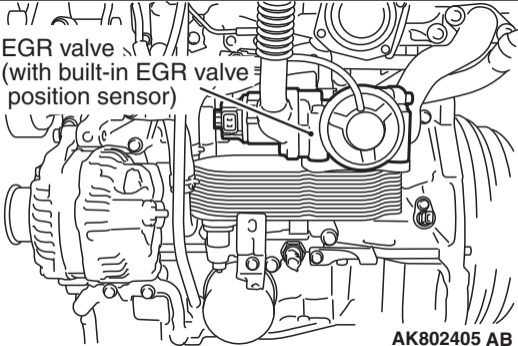

EGR valve
(with built-in EGR valve
position sensor)

AK802405 AB