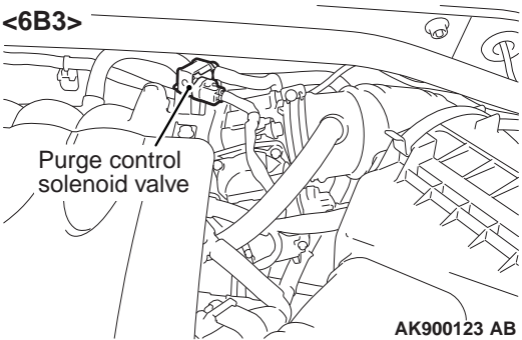

**<6B3>**

**Purge control  
solenoid valve**

**AK900123 AB**