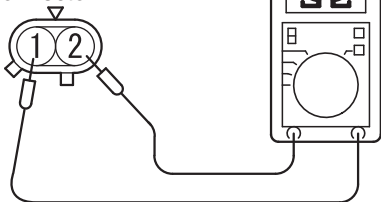

Equipment side  
connector

No.3 exhaust gas  
temperature sensor

AKC00082AB