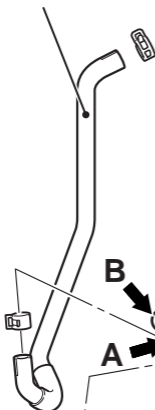

Water feed hose

CVT assembly

B

A

Water return hose A

ACC00220AB