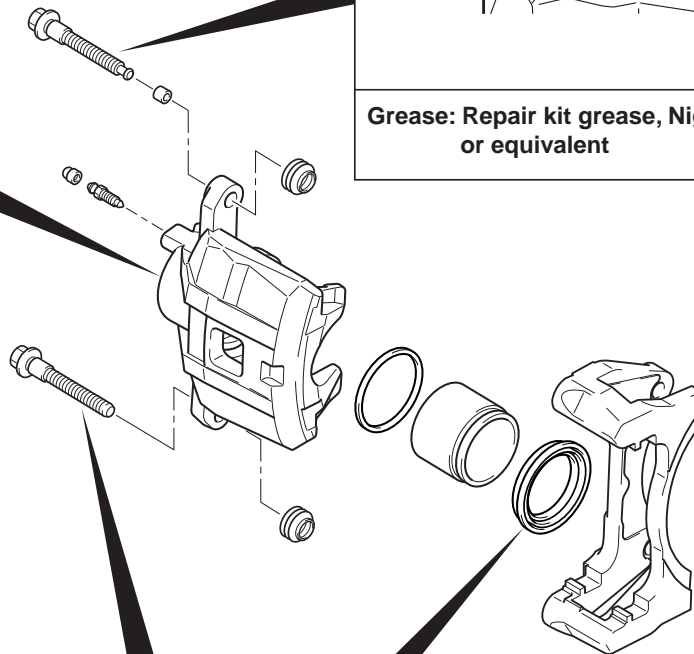

CAUTION

The piston seal inside the caliper seal kit is coated with a special grease. Do not wipe this grease off.

Brake fluid: DOT 3 or DOT 4

Grease: Repair kit grease, Niglube RX-2 or equivalent

AC607854AE