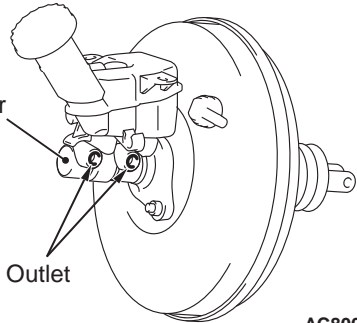

Master
cylinder

Outlet

AC800824 AB