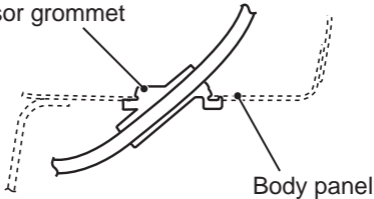

Rear wheel speed
sensor grommet

AC900807A B