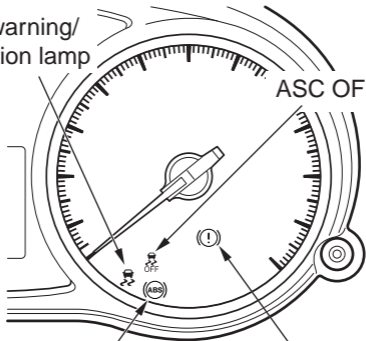

ASC warning/
operation lamp

ASC OFF lamp

ABS warning lamp

Brake warning lamp

Approximately 3s

ABS warning
lamp, Brake
warning lamp,
ASC warning/
operation
lamp, ASC
OFF lamp

Illuminated

Not
illuminated

Ignition switch

START

ON

ACC,
LOCK

ACC00034AB