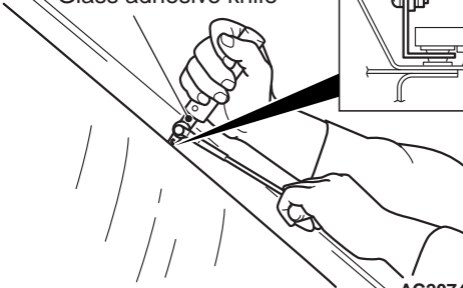

# Glass adhesive knife

AC207478 AB