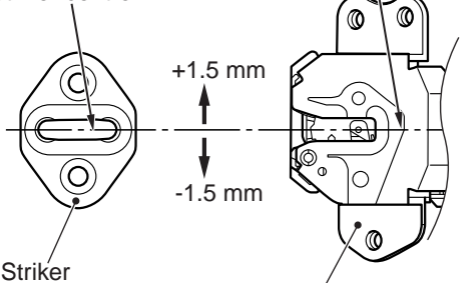

Striker centre

Latch centre

Striker

Latch

AC402863AB