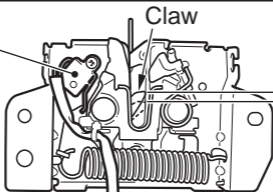

Hood latch  
switch

Claw

Unlock

Lock

**AC802449AB**