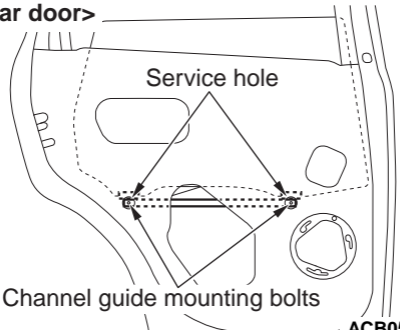

<Rear door>

Service hole

Channel guide mounting bolts

ACB05677AB