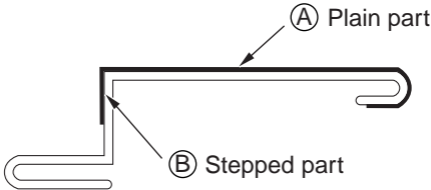

Rear door sash tape front

AC506860AB