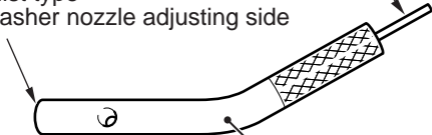

Jet type washer nozzle
adjusting side

Mist type
washer nozzle adjusting side

MB992326

AC900637 AC