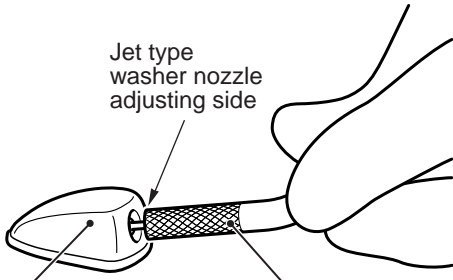

(A)

Jet type
washer nozzle
adjusting side

Jet type
washer nozzle

MB992326

AC900956 AC