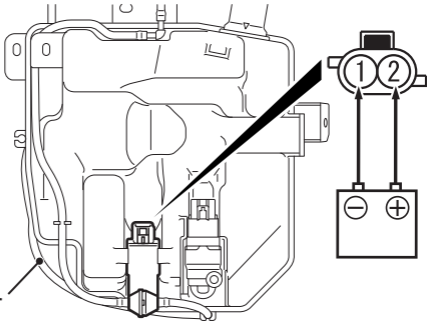

Front
washer
hose

ACB05724 AD