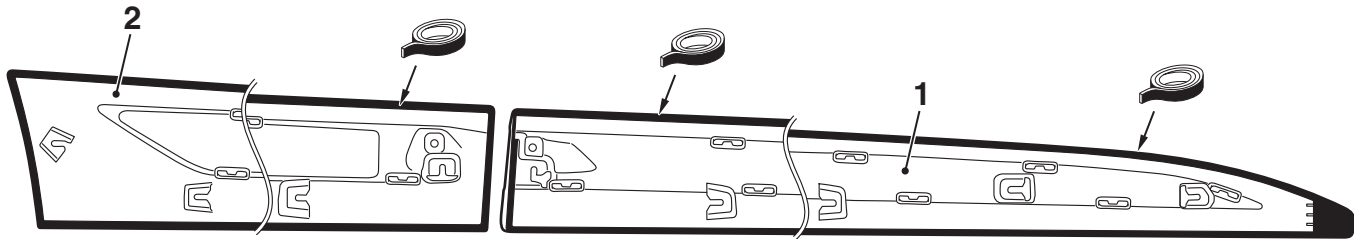

Double-sided tape affixed location

Double-sided tape : Generic products 4.0 mm width and 1.2 mm thickness