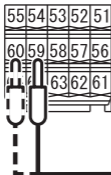

Resistor harness side
connector (front view)

SRS-ECU
harness side
connector (front view)

AC506985FF