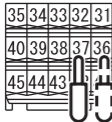

Resistor harness side
connector (front view)

SRS-ECU
harness side
connector (front view)

AC506985FG