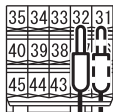

Harness side  
connector (front view)

Resistor harness  
side connector

AC608812KF