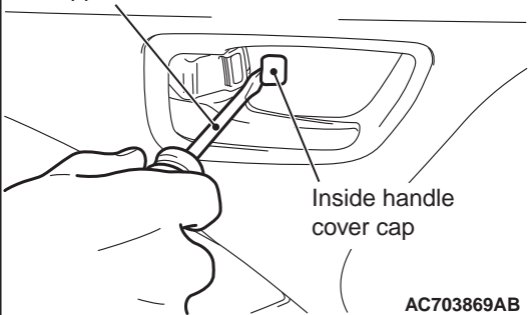

Flat-tipped screwdriver

Inside handle
cover cap

AC703869AB