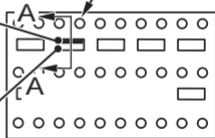

Harness side  
connector (front view)

Terminal

Section  
A - A

Cable tie

Short spring

4 mm or more

AC905150 AP