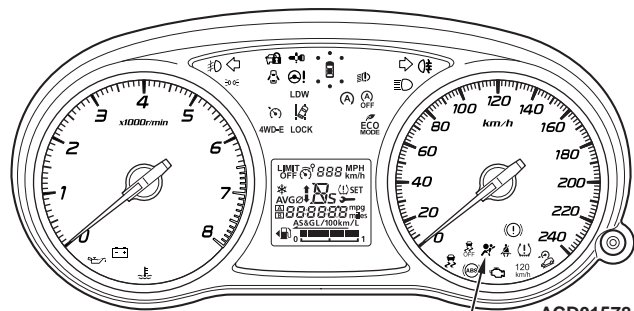

<Standard meter>

SRS warning lamp

ACD01578

<High contrast meter>

SRS warning lamp

ACD01579

ACB05560

ACB05423