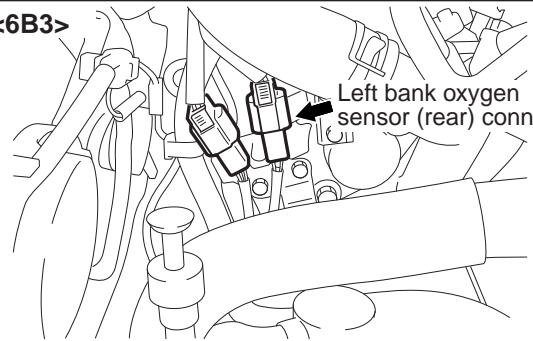

V

<6B3>

Left bank oxygen sensor (rear) connector

Front exhaust pipe

Left bank oxygen sensor (rear)

AC606644AM