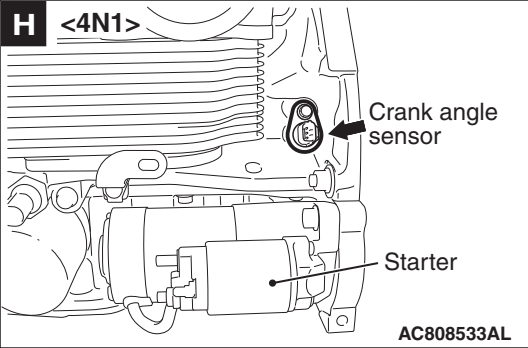

H

<4N1>

**Crank angle
sensor**

Starter

AC808533AL